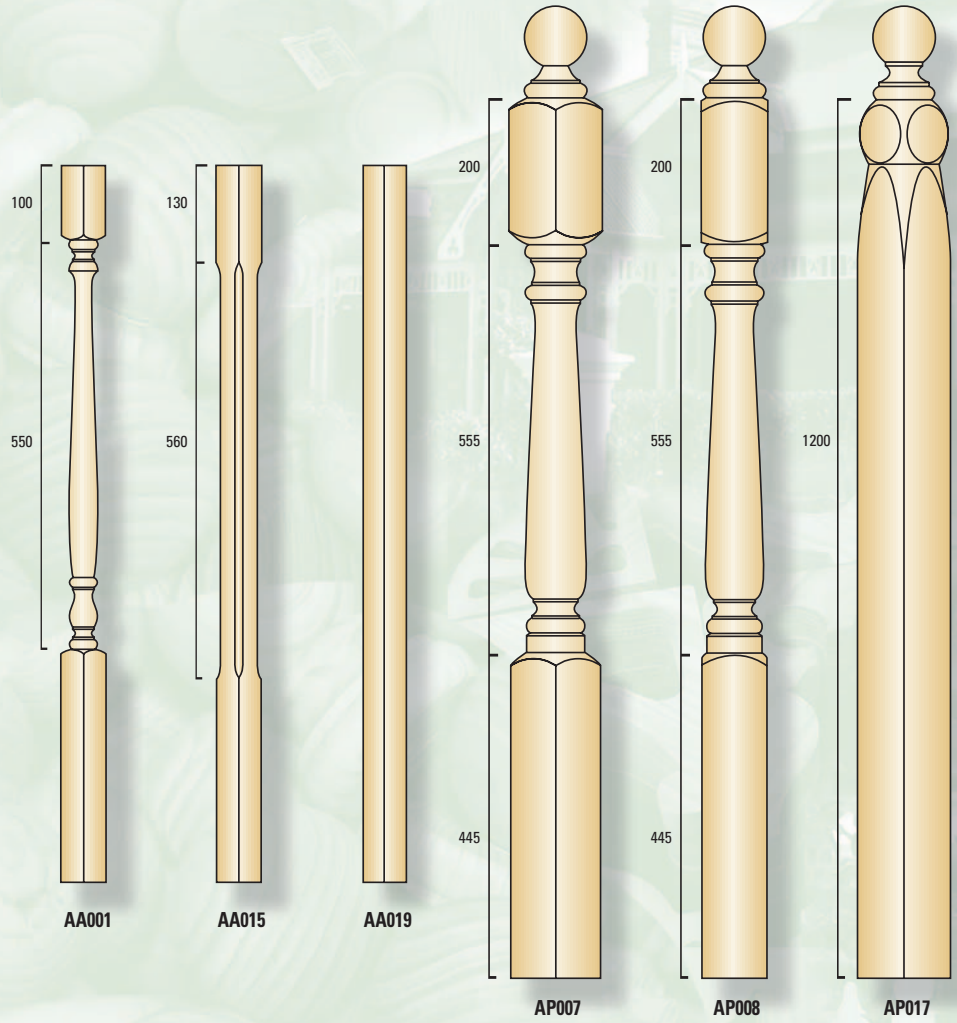

BALUSTERS & NEWEL POSTS

AA001 - Tasman Baluster

Length: 965mm Width: 42mm

AA015 - Chamfered Baluster

Length: 965mm Width: 42mm

AA019 - Plain Baluster

Length: 965mm Width: 42mm

AP007 - Tasman Newel Post

Length: 1325mm Width: 90mm

AP008 - Tasman Half Newel Post

Length: 1325mm Width: 90mm Thickness: 42mm

AP017 - Morphett Newel Post

Length: 1325mm Width: 90mm

FRIEZE PANELS & SPINDLES

AS001 - Frieze Spindle No.1

Diameter: 32mm Pin Diameter: 13mm

AS002 - Frieze Spindle No.2

Diameter: 32mm Pin Diameter: 13mm

AS004 - Frieze Spindle No.3

Length: 150mm Width: 42mm

AS025 - Tasman Frieze Spindle

Length: 200mm Width: 42mm

AS053 - Square Turned Frieze Spindle

Length: 150mm Width: 42mm

AS054 - Circle Frieze Panel

Length: 230mm Width: 190mm Thickness: 19mm

AS055 - Diamond Frieze Panel

Length: 230mm Width: 190mm Thickness: 19mm

AS056 - Chamfered Frieze Spindle

Length: 300mm Width: 42mm