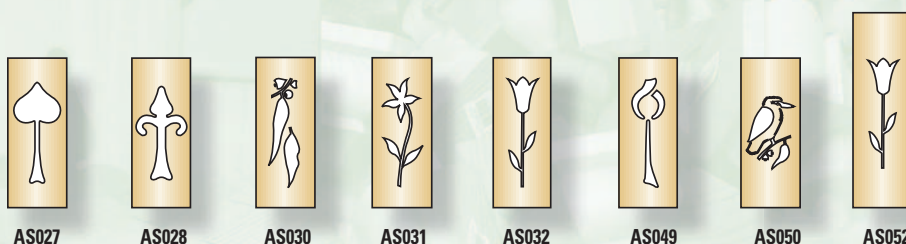

AA018 - Kookaburra Baluster Panel
Length: 930mm Width: 90mm Thickness: 19mm

AA020 - Plain Baluster Panel 930 x 116
Length: 930mm Width: 116mm Thickness: 19mm

AA021 - Tulip Baluster Panel 930 x 116
Length: 930mm Width: 116mm Thickness: 19mm

AA022 - Plain Baluster Panel 930 x 66
Length: 930mm Width: 66mm Thickness: 19mm

AS027 - Heart Frieze Panel
Length: 230mm Width: 90mm Thickness: 19mm

AS028 - Spade Frieze Panel
Length: 230mm Width: 90mm Thickness: 19mm

AS030 - Gumnut Frieze Panel
Length: 230mm Width: 90mm Thickness: 19mm

AS031 - Poinsettia Frieze Panel
Length: 230mm Width: 90mm Thickness: 19mm

AS032 - Tulip Frieze Panel 230 x 90
Length: 230mm Width: 90mm Thickness: 19mm

AS049 - Rose Frieze Panel
Length: 230mm Width: 90mm Thickness: 19mm

AS050 - Kookaburra Frieze Panel
Length: 230mm Width: 90mm Thickness: 19mm

AS052 - Tulip Frieze Panel 305 x 90
Length: 305mm Width: 90mm Thickness: 19mm