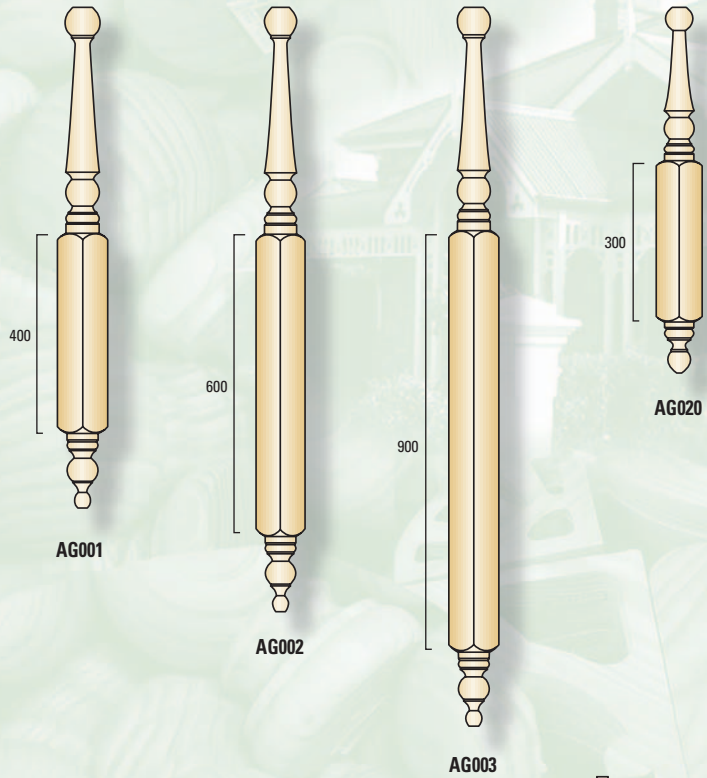

ROOF FINIALS

AG001 - 1000mm Roof Finial

Width: 68mm

AG002 - 1200mm Roof Finial

Width: 68mm

AG003 - 1450mm Roof Finial

Width: 68mm

AG020 - 680mm Roof Finial

Width: 58mm

AG032 - Gooseneck Roof Finial

Thickness: 65mm

AG034 - 350mm Roof Finial

Width: 57mm

AG040 - 1000mm Spear Roof Finial

Width: 68mm

AG047 - 875mm Pyramid Roof Finial

Width: 68mm

FACIA TRIM & ROSETTES

AF001 - Facia Trim

Length: 960mm Width: 95mm Thickness: 9mm

AR001 - 80mm Rosette

Thickness: 19mm

AR002 - 110mm Rosette

Thickness: 19mm

AR004 - 175mm Rosette

Thickness: 19mm