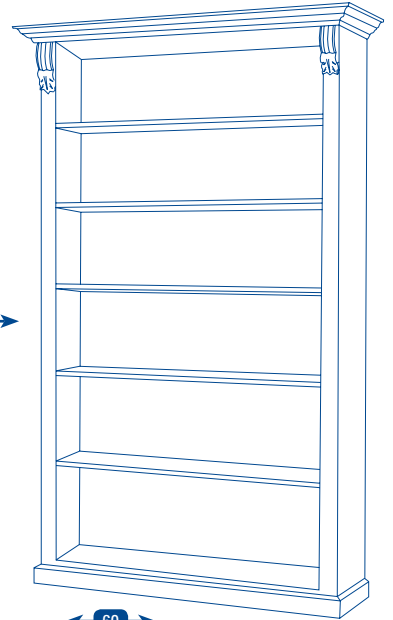

CARVINGS

SUGGESTED USES:
THESE ARE JUST A FEW WAYS OF
USING OUR CARVINGS.

CODE	DESCRIPTION	TIMBER GRADE	CODE	DESCRIPTION	TIMBER GRADE
HC002R	19 X 42 X 120 C2 CORBEL	CLEAR PINE	HC028R	55 X 60 X 140 C28 CORBEL	CLEAR PINE
HC006R	40 X 60 X 170 C6 CORBEL	CLEAR PINE	HC030R	90 X 90 X 340 #3 CORBEL	CLEAR PINE
HC008R	65 X 70 X 205 C8 CORBEL	CLEAR PINE	HC040R	70 X 90 X 345 #4 CORBEL	CLEAR PINE
HC013R	85 X 90 X 300 C13 CORBEL	CLEAR PINE	HC060R	80 X 90 X 350 #6 CORBEL	CLEAR PINE
HC022R	70 X 70 X 230 C22 CORBEL	CLEAR PINE	HC066R	70 X 70 X 300 #66 CORBEL	CLEAR PINE
HC027R	19 X 42 X 115 C27 CORBEL	CLEAR PINE			

REFER TO SEPARATE PRICE LIST FOR COSTS

REFER TO SEPARATE PRICE LIST FOR COSTS

SUGGESTED USES: THESE ARE JUST A FEW WAYS OF USING OUR CARVINGS.

THESE FOUR PRODUCTS COME AS MATCHING LEFT AND RIGHT PAIRS

CODE	DESCRIPTION	TIMBER GRADE	CODE	DESCRIPTION	TIMBER GRADE
HC031R	110 X 115 X 19 T2 CORNER PAIR	CLEAR PINE	HC051R	12 X 70 X 220 L2 LEAF PAIR	CLEAR PINE
HC032R	70 X 70 X 19 S1 SQUARE	CLEAR PINE	HC052R	18 X 145 X 450 L19 LEAF PAIR	CLEAR PINE
HC034R	70 X 70 X 19 STR1 SQUARE	CLEAR PINE	HC053R	12 X 60 X 78 SL1 CORBEL	CLEAR PINE
HC036R	65 DIAM X 12 RTR1 ROUND	CLEAR PINE	HC054R	19 X 140 X 170 SC2 CENTRE	CLEAR PINE
HC050R	12 X 60 X 150 L1 LEAF PAIR	CLEAR PINE			