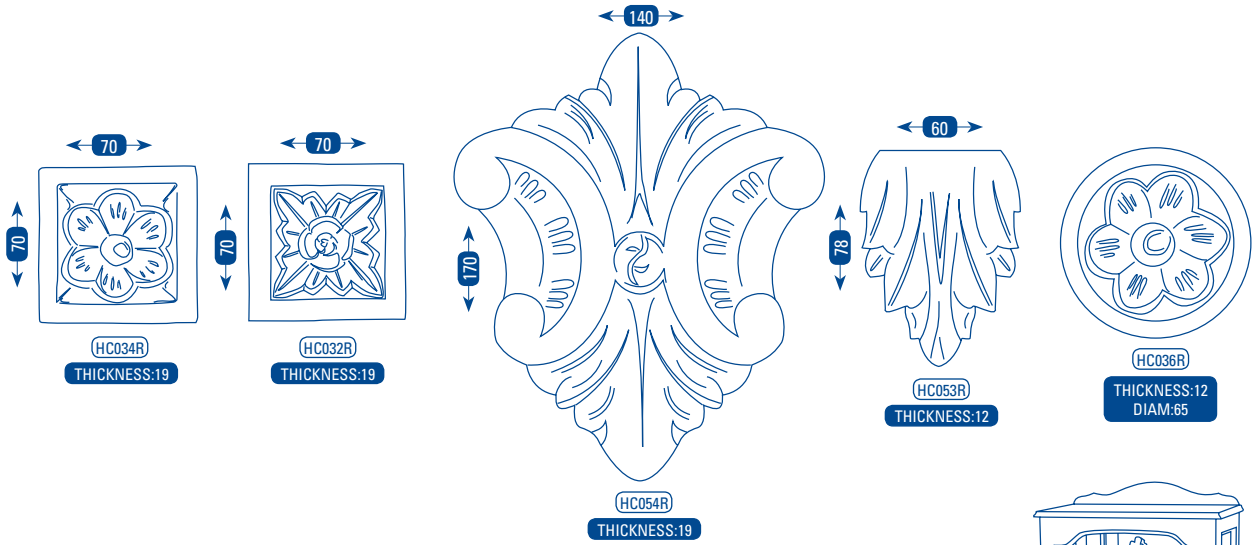

CARVINGS

SUGGESTED USES:
THESE ARE JUST A FEW WAYS OF
USING OUR CARVINGS.

CODE	DESCRIPTION	TIMBER GRADE	CODE	DESCRIPTION	TIMBER GRADE
HC002R	19 X 42 X 120 C2 CORBEL	CLEAR PINE	HC028R	55 X 60 X 140 C28 CORBEL	CLEAR PINE
HC006R	40 X 60 X 170 C6 CORBEL	CLEAR PINE	HC030R	90 X 90 X 340 #3 CORBEL	CLEAR PINE
HC008R	65 X 70 X 205 C8 CORBEL	CLEAR PINE	HC040R	70 X 90 X 345 #4 CORBEL	CLEAR PINE
HC013R	85 X 90 X 300 C13 CORBEL	CLEAR PINE	HC060R	80 X 90 X 350 #6 CORBEL	CLEAR PINE
HC022R	70 X 70 X 230 C22 CORBEL	CLEAR PINE	HC066R	70 X 70 X 300 #66 CORBEL	CLEAR PINE
HC027R	19 X 42 X 115 C27 CORBEL	CLEAR PINE			

REFER TO SEPARATE PRICE LIST FOR COSTS

REFER TO SEPARATE PRICE LIST FOR COSTS

SUGGESTED USES: THESE ARE JUST A FEW WAYS OF USING OUR CARVINGS.

THESE FOUR PRODUCTS COME AS MATCHING LEFT AND RIGHT PAIRS

CODE	DESCRIPTION	TIMBER GRADE	CODE	DESCRIPTION	TIMBER GRADE
HC031R	110 X 115 X 19 T2 CORNER PAIR	CLEAR PINE	HC051R	12 X 70 X 220 L2 LEAF PAIR	CLEAR PINE
HC032R	70 X 70 X 19 S1 SQUARE	CLEAR PINE	HC052R	18 X 145 X 450 L19 LEAF PAIR	CLEAR PINE
HC034R	70 X 70 X 19 STR1 SQUARE	CLEAR PINE	HC053R	12 X 60 X 78 SL1 CORBEL	CLEAR PINE
HC036R	65 DIAM X 12 RTR1 ROUND	CLEAR PINE	HC054R	19 X 140 X 170 SC2 CENTRE	CLEAR PINE
HC050R	12 X 60 X 150 L1 LEAF PAIR	CLEAR PINE			