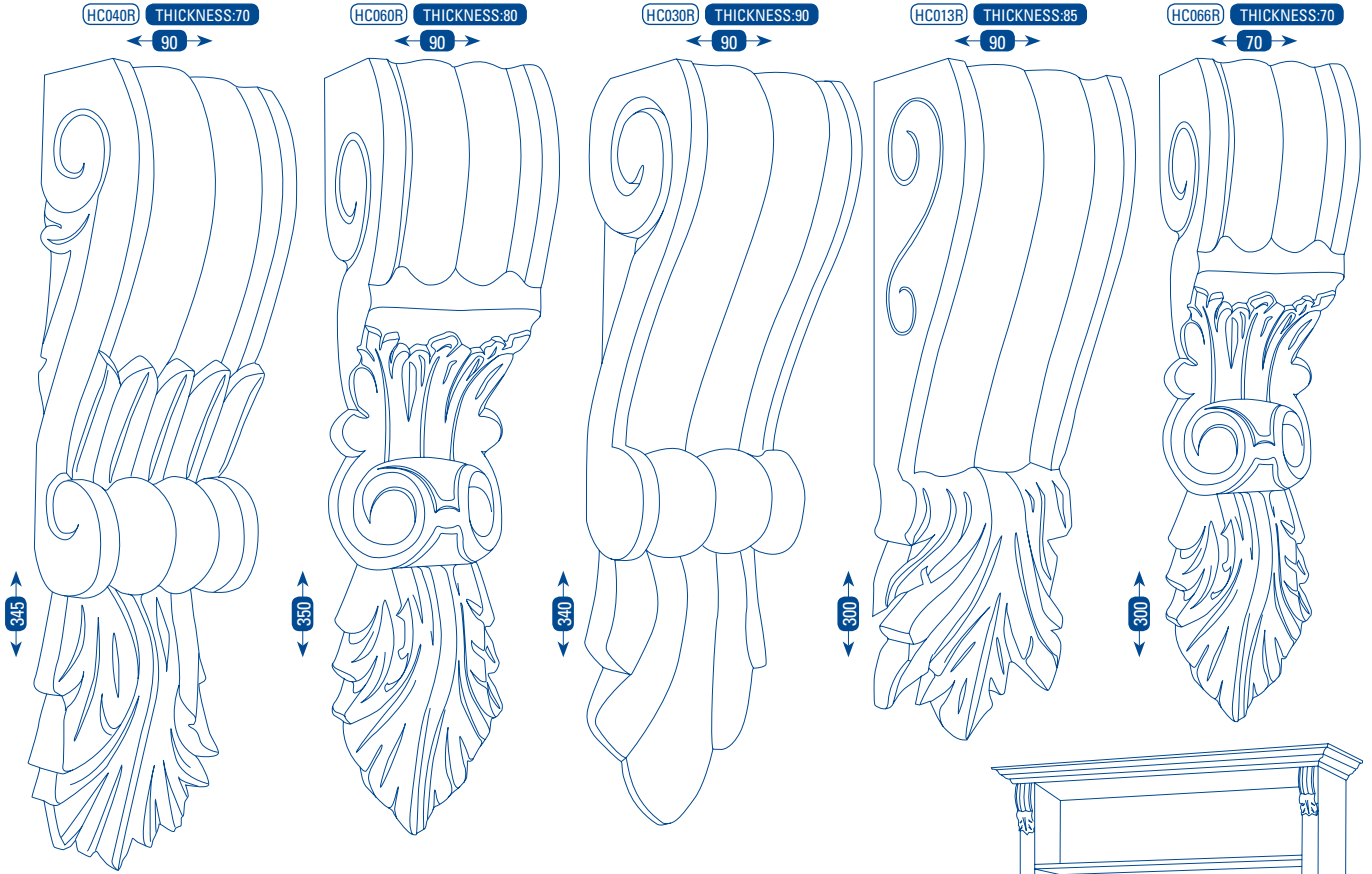

CARVINGS

SUGGESTED USES:
THESE ARE JUST A FEW WAYS OF
USING OUR CARVINGS.

CODE	DESCRIPTION	TIMBER GRADE	CODE	DESCRIPTION	TIMBER GRADE
HC002R	19 X 42 X 120 C2 CORBEL	CLEAR PINE	HC028R	55 X 60 X 140 C28 CORBEL	CLEAR PINE
HC006R	40 X 60 X 170 C6 CORBEL	CLEAR PINE	HC030R	90 X 90 X 340 #3 CORBEL	CLEAR PINE
HC008R	65 X 70 X 205 C8 CORBEL	CLEAR PINE	HC040R	70 X 90 X 345 #4 CORBEL	CLEAR PINE
HC013R	85 X 90 X 300 C13 CORBEL	CLEAR PINE	HC060R	80 X 90 X 350 #6 CORBEL	CLEAR PINE
HC022R	70 X 70 X 230 C22 CORBEL	CLEAR PINE	HC066R	70 X 70 X 300 #66 CORBEL	CLEAR PINE
HC027R	19 X 42 X 115 C27 CORBEL	CLEAR PINE			

REFER TO SEPARATE PRICE LIST FOR COSTS

REFER TO SEPARATE PRICE LIST FOR COSTS

SUGGESTED USES: THESE ARE JUST A FEW WAYS OF USING OUR CARVINGS.

THESE FOUR PRODUCTS COME AS MATCHING LEFT AND RIGHT PAIRS

CODE	DESCRIPTION	TIMBER GRADE	CODE	DESCRIPTION	TIMBER GRADE
HC031R	110 X 115 X 19 T2 CORNER PAIR	CLEAR PINE	HC051R	12 X 70 X 220 L2 LEAF PAIR	CLEAR PINE
HC032R	70 X 70 X 19 S1 SQUARE	CLEAR PINE	HC052R	18 X 145 X 450 L19 LEAF PAIR	CLEAR PINE
HC034R	70 X 70 X 19 STR1 SQUARE	CLEAR PINE	HC053R	12 X 60 X 78 SL1 CORBEL	CLEAR PINE
HC036R	65 DIAM X 12 RTR1 ROUND	CLEAR PINE	HC054R	19 X 140 X 170 SC2 CENTRE	CLEAR PINE
HC050R	12 X 60 X 150 L1 LEAF PAIR	CLEAR PINE			