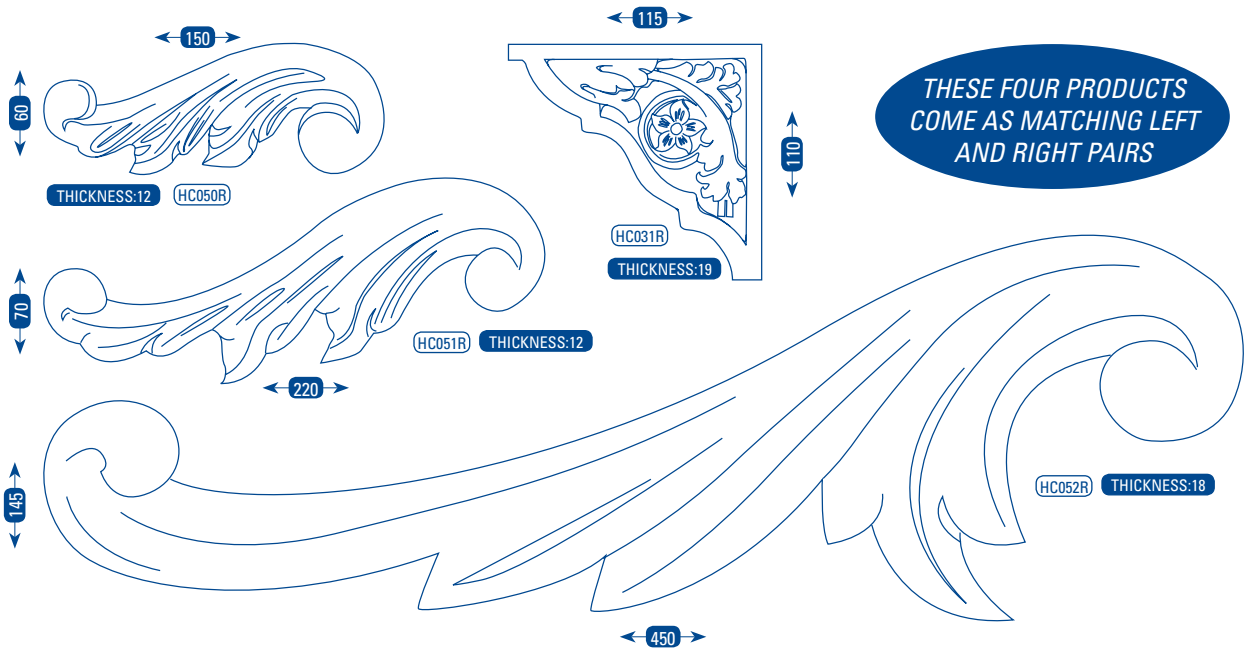

CARVINGS

SUGGESTED USES:
THESE ARE JUST A FEW WAYS OF
USING OUR CARVINGS.

CODE	DESCRIPTION	TIMBER GRADE	CODE	DESCRIPTION	TIMBER GRADE
HC002R	19 X 42 X 120 C2 CORBEL	CLEAR PINE	HC028R	55 X 60 X 140 C28 CORBEL	CLEAR PINE
HC006R	40 X 60 X 170 C6 CORBEL	CLEAR PINE	HC030R	90 X 90 X 340 #3 CORBEL	CLEAR PINE
HC008R	65 X 70 X 205 C8 CORBEL	CLEAR PINE	HC040R	70 X 90 X 345 #4 CORBEL	CLEAR PINE
HC013R	85 X 90 X 300 C13 CORBEL	CLEAR PINE	HC060R	80 X 90 X 350 #6 CORBEL	CLEAR PINE
HC022R	70 X 70 X 230 C22 CORBEL	CLEAR PINE	HC066R	70 X 70 X 300 #66 CORBEL	CLEAR PINE
HC027R	19 X 42 X 115 C27 CORBEL	CLEAR PINE			

REFER TO SEPARATE PRICE LIST FOR COSTS

REFER TO SEPARATE PRICE LIST FOR COSTS

SUGGESTED USES: THESE ARE JUST A FEW WAYS OF USING OUR CARVINGS.

THESE FOUR PRODUCTS COME AS MATCHING LEFT AND RIGHT PAIRS

CODE	DESCRIPTION	TIMBER GRADE	CODE	DESCRIPTION	TIMBER GRADE
HC031R	110 X 115 X 19 T2 CORNER PAIR	CLEAR PINE	HC051R	12 X 70 X 220 L2 LEAF PAIR	CLEAR PINE
HC032R	70 X 70 X 19 S1 SQUARE	CLEAR PINE	HC052R	18 X 145 X 450 L19 LEAF PAIR	CLEAR PINE
HC034R	70 X 70 X 19 STR1 SQUARE	CLEAR PINE	HC053R	12 X 60 X 78 SL1 CORBEL	CLEAR PINE
HC036R	65 DIAM X 12 RTR1 ROUND	CLEAR PINE	HC054R	19 X 140 X 170 SC2 CENTRE	CLEAR PINE
HC050R	12 X 60 X 150 L1 LEAF PAIR	CLEAR PINE			