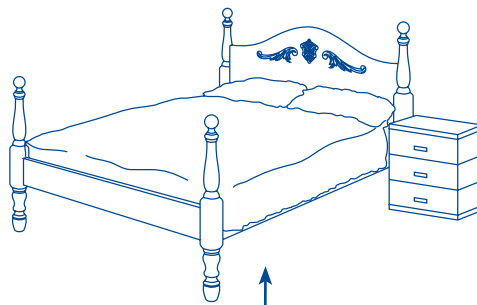

CARVINGS

SUGGESTED USES:
THESE ARE JUST A FEW WAYS OF
USING OUR CARVINGS.

CODE	DESCRIPTION	TIMBER GRADE	CODE	DESCRIPTION	TIMBER GRADE
HC002R	19 X 42 X 120 C2 CORBEL	CLEAR PINE	HC028R	55 X 60 X 140 C28 CORBEL	CLEAR PINE
HC006R	40 X 60 X 170 C6 CORBEL	CLEAR PINE	HC030R	90 X 90 X 340 #3 CORBEL	CLEAR PINE
HC008R	65 X 70 X 205 C8 CORBEL	CLEAR PINE	HC040R	70 X 90 X 345 #4 CORBEL	CLEAR PINE
HC013R	85 X 90 X 300 C13 CORBEL	CLEAR PINE	HC060R	80 X 90 X 350 #6 CORBEL	CLEAR PINE
HC022R	70 X 70 X 230 C22 CORBEL	CLEAR PINE	HC066R	70 X 70 X 300 #66 CORBEL	CLEAR PINE
HC027R	19 X 42 X 115 C27 CORBEL	CLEAR PINE			

REFER TO SEPARATE PRICE LIST FOR COSTS

REFER TO SEPARATE PRICE LIST FOR COSTS

SUGGESTED USES: THESE ARE JUST A FEW WAYS OF USING OUR CARVINGS.

THESE FOUR PRODUCTS COME AS MATCHING LEFT AND RIGHT PAIRS

CODE	DESCRIPTION	TIMBER GRADE	CODE	DESCRIPTION	TIMBER GRADE
HC031R	110 X 115 X 19 T2 CORNER PAIR	CLEAR PINE	HC051R	12 X 70 X 220 L2 LEAF PAIR	CLEAR PINE
HC032R	70 X 70 X 19 S1 SQUARE	CLEAR PINE	HC052R	18 X 145 X 450 L19 LEAF PAIR	CLEAR PINE
HC034R	70 X 70 X 19 STR1 SQUARE	CLEAR PINE	HC053R	12 X 60 X 78 SL1 CORBEL	CLEAR PINE
HC036R	65 DIAM X 12 RTR1 ROUND	CLEAR PINE	HC054R	19 X 140 X 170 SC2 CENTRE	CLEAR PINE
HC050R	12 X 60 X 150 L1 LEAF PAIR	CLEAR PINE			