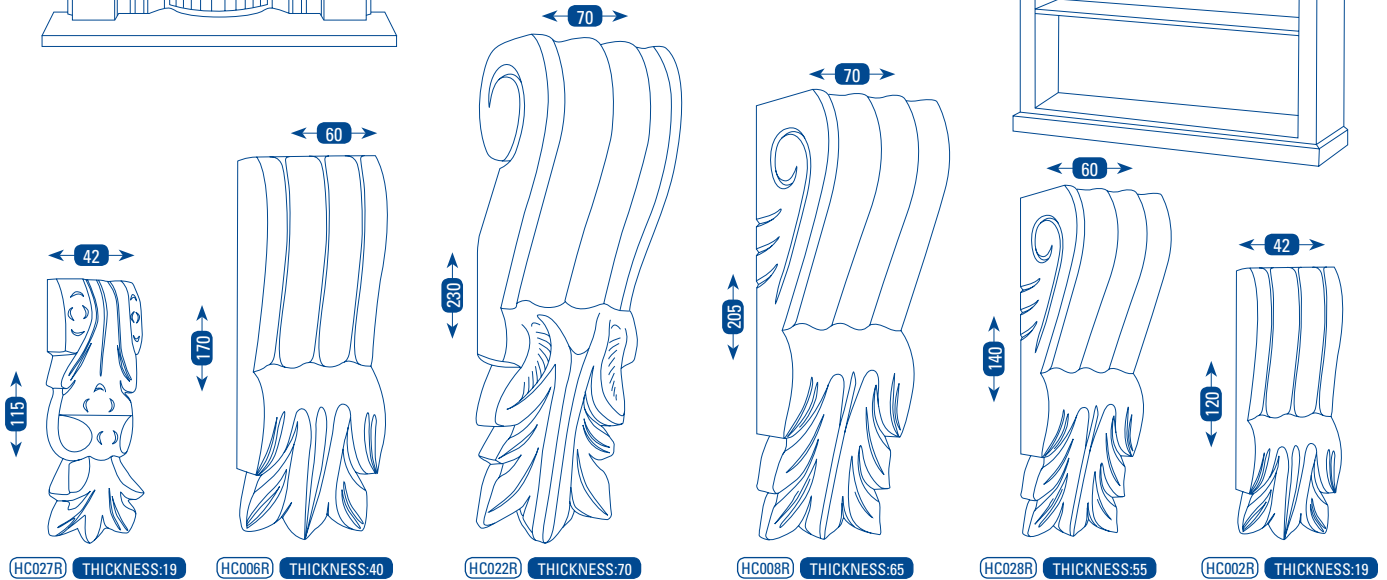

CARVINGS

SUGGESTED USES:
THESE ARE JUST A FEW WAYS OF
USING OUR CARVINGS.

CODE	DESCRIPTION	TIMBER GRADE	CODE	DESCRIPTION	TIMBER GRADE
HC002R	19 X 42 X 120 C2 CORBEL	CLEAR PINE	HC028R	55 X 60 X 140 C28 CORBEL	CLEAR PINE
HC006R	40 X 60 X 170 C6 CORBEL	CLEAR PINE	HC030R	90 X 90 X 340 #3 CORBEL	CLEAR PINE
HC008R	65 X 70 X 205 C8 CORBEL	CLEAR PINE	HC040R	70 X 90 X 345 #4 CORBEL	CLEAR PINE
HC013R	85 X 90 X 300 C13 CORBEL	CLEAR PINE	HC060R	80 X 90 X 350 #6 CORBEL	CLEAR PINE
HC022R	70 X 70 X 230 C22 CORBEL	CLEAR PINE	HC066R	70 X 70 X 300 #66 CORBEL	CLEAR PINE
HC027R	19 X 42 X 115 C27 CORBEL	CLEAR PINE			

REFER TO SEPARATE PRICE LIST FOR COSTS

REFER TO SEPARATE PRICE LIST FOR COSTS

SUGGESTED USES: THESE ARE JUST A FEW WAYS OF USING OUR CARVINGS.

THESE FOUR PRODUCTS COME AS MATCHING LEFT AND RIGHT PAIRS

CODE	DESCRIPTION	TIMBER GRADE	CODE	DESCRIPTION	TIMBER GRADE
HC031R	110 X 115 X 19 T2 CORNER PAIR	CLEAR PINE	HC051R	12 X 70 X 220 L2 LEAF PAIR	CLEAR PINE
HC032R	70 X 70 X 19 S1 SQUARE	CLEAR PINE	HC052R	18 X 145 X 450 L19 LEAF PAIR	CLEAR PINE
HC034R	70 X 70 X 19 STR1 SQUARE	CLEAR PINE	HC053R	12 X 60 X 78 SL1 CORBEL	CLEAR PINE
HC036R	65 DIAM X 12 RTR1 ROUND	CLEAR PINE	HC054R	19 X 140 X 170 SC2 CENTRE	CLEAR PINE
HC050R	12 X 60 X 150 L1 LEAF PAIR	CLEAR PINE			