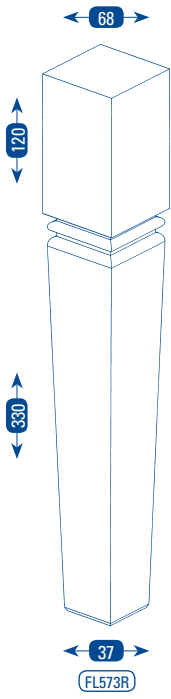

# TABLE LEGS - SQUARE

**PLEASE NOTE:** \* ALL THE PRODUCTS SHOWN ABOVE ARE SUPPLIED PRECISION MACHINED, BUT NOT SANDED.  
\* TOP 4 LEGS ARE TAPERED 4 SIDES. BOTTOM 4 LEGS ARE TAPERED 2 SIDES.

CODE	DESCRIPTION	TIMBER GRADE	CODE	DESCRIPTION	TIMBER GRADE
FL573R	68mm "RICHMOND" COFFEE LEG	STANDARD PINE	FL617R	68mm "ROZELLE" COFFEE LEG	STANDARD PINE
FL614R	90mm "RICHMOND" COFFEE LEG	STANDARD PINE	FL618R	90mm "ROZELLE" COFFEE LEG	STANDARD PINE
FL615R	90mm "RICHMOND" DINING LEG	STANDARD PINE	FL619R	90mm "ROZELLE" DINING LEG	STANDARD PINE
FL616R	115mm "RICHMOND" DINING LEG	CLEAR PINE	FL620R	115mm "ROZELLE" DINING LEG	CLEAR PINE

REFER TO SEPARATE PRICE LIST FOR COSTS

REFER TO SEPARATE PRICE LIST FOR COSTS