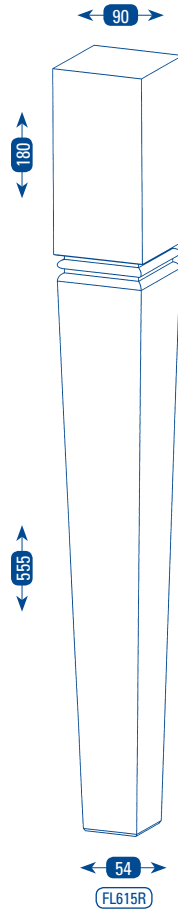

# TABLE LEGS - SQUARE

**PLEASE NOTE:** \* ALL THE PRODUCTS SHOWN ABOVE ARE SUPPLIED PRECISION MACHINED, BUT NOT SANDED.  
\* TOP 4 LEGS ARE TAPERED 4 SIDES. BOTTOM 4 LEGS ARE TAPERED 2 SIDES.

CODE	DESCRIPTION	TIMBER GRADE	CODE	DESCRIPTION	TIMBER GRADE
FL573R	68mm "RICHMOND" COFFEE LEG	STANDARD PINE	FL617R	68mm "ROZELLE" COFFEE LEG	STANDARD PINE
FL614R	90mm "RICHMOND" COFFEE LEG	STANDARD PINE	FL618R	90mm "ROZELLE" COFFEE LEG	STANDARD PINE
FL615R	90mm "RICHMOND" DINING LEG	STANDARD PINE	FL619R	90mm "ROZELLE" DINING LEG	STANDARD PINE
FL616R	115mm "RICHMOND" DINING LEG	CLEAR PINE	FL620R	115mm "ROZELLE" DINING LEG	CLEAR PINE

REFER TO SEPARATE PRICE LIST FOR COSTS

REFER TO SEPARATE PRICE LIST FOR COSTS