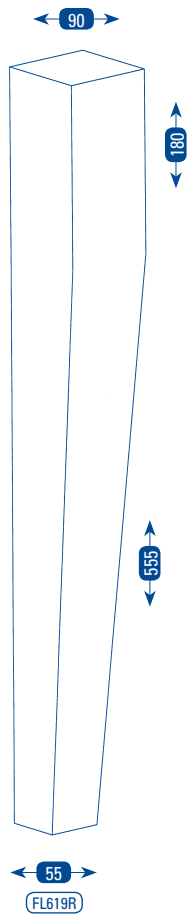

# TABLE LEGS - SQUARE

**PLEASE NOTE:** \* ALL THE PRODUCTS SHOWN ABOVE ARE SUPPLIED PRECISION MACHINED, BUT NOT SANDED.  
\* TOP 4 LEGS ARE TAPERED 4 SIDES. BOTTOM 4 LEGS ARE TAPERED 2 SIDES.

CODE	DESCRIPTION	TIMBER GRADE	CODE	DESCRIPTION	TIMBER GRADE
FL573R	68mm "RICHMOND" COFFEE LEG	STANDARD PINE	FL617R	68mm "ROZELLE" COFFEE LEG	STANDARD PINE
FL614R	90mm "RICHMOND" COFFEE LEG	STANDARD PINE	FL618R	90mm "ROZELLE" COFFEE LEG	STANDARD PINE
FL615R	90mm "RICHMOND" DINING LEG	STANDARD PINE	FL619R	90mm "ROZELLE" DINING LEG	STANDARD PINE
FL616R	115mm "RICHMOND" DINING LEG	CLEAR PINE	FL620R	115mm "ROZELLE" DINING LEG	CLEAR PINE

REFER TO SEPARATE PRICE LIST FOR COSTS

REFER TO SEPARATE PRICE LIST FOR COSTS