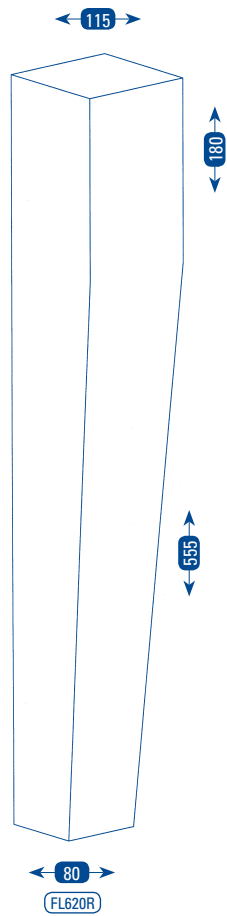

# TABLE LEGS - SQUARE

**PLEASE NOTE:** \* ALL THE PRODUCTS SHOWN ABOVE ARE SUPPLIED PRECISION MACHINED, BUT NOT SANDED.  
\* TOP 4 LEGS ARE TAPERED 4 SIDES. BOTTOM 4 LEGS ARE TAPERED 2 SIDES.

CODE	DESCRIPTION	TIMBER GRADE	CODE	DESCRIPTION	TIMBER GRADE
FL573R	68mm "RICHMOND" COFFEE LEG	STANDARD PINE	FL617R	68mm "ROZELLE" COFFEE LEG	STANDARD PINE
FL614R	90mm "RICHMOND" COFFEE LEG	STANDARD PINE	FL618R	90mm "ROZELLE" COFFEE LEG	STANDARD PINE
FL615R	90mm "RICHMOND" DINING LEG	STANDARD PINE	FL619R	90mm "ROZELLE" DINING LEG	STANDARD PINE
FL616R	115mm "RICHMOND" DINING LEG	CLEAR PINE	FL620R	115mm "ROZELLE" DINING LEG	CLEAR PINE

REFER TO SEPARATE PRICE LIST FOR COSTS

REFER TO SEPARATE PRICE LIST FOR COSTS