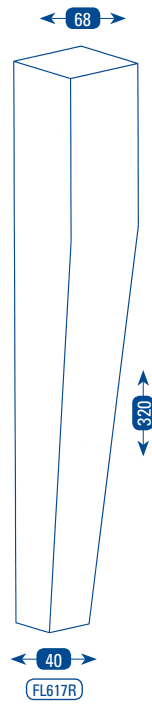

# TABLE LEGS - SQUARE

**PLEASE NOTE:** \* ALL THE PRODUCTS SHOWN ABOVE ARE SUPPLIED PRECISION MACHINED, BUT NOT SANDED.  
\* TOP 4 LEGS ARE TAPERED 4 SIDES. BOTTOM 4 LEGS ARE TAPERED 2 SIDES.

CODE	DESCRIPTION	TIMBER GRADE	CODE	DESCRIPTION	TIMBER GRADE
FL573R	68mm "RICHMOND" COFFEE LEG	STANDARD PINE	FL617R	68mm "ROZELLE" COFFEE LEG	STANDARD PINE
FL614R	90mm "RICHMOND" COFFEE LEG	STANDARD PINE	FL618R	90mm "ROZELLE" COFFEE LEG	STANDARD PINE
FL615R	90mm "RICHMOND" DINING LEG	STANDARD PINE	FL619R	90mm "ROZELLE" DINING LEG	STANDARD PINE
FL616R	115mm "RICHMOND" DINING LEG	CLEAR PINE	FL620R	115mm "ROZELLE" DINING LEG	CLEAR PINE

REFER TO SEPARATE PRICE LIST FOR COSTS

REFER TO SEPARATE PRICE LIST FOR COSTS