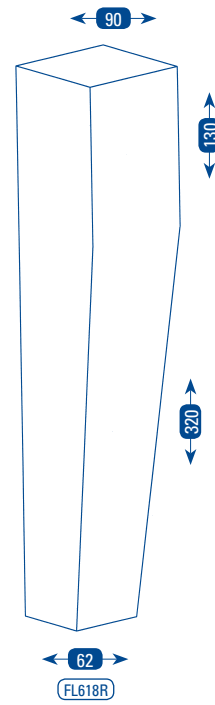

# TABLE LEGS - SQUARE

**PLEASE NOTE:** \* ALL THE PRODUCTS SHOWN ABOVE ARE SUPPLIED PRECISION MACHINED, BUT NOT SANDED.  
\* TOP 4 LEGS ARE TAPERED 4 SIDES. BOTTOM 4 LEGS ARE TAPERED 2 SIDES.

CODE	DESCRIPTION	TIMBER GRADE	CODE	DESCRIPTION	TIMBER GRADE
FL573R	68mm "RICHMOND" COFFEE LEG	STANDARD PINE	FL617R	68mm "ROZELLE" COFFEE LEG	STANDARD PINE
FL614R	90mm "RICHMOND" COFFEE LEG	STANDARD PINE	FL618R	90mm "ROZELLE" COFFEE LEG	STANDARD PINE
FL615R	90mm "RICHMOND" DINING LEG	STANDARD PINE	FL619R	90mm "ROZELLE" DINING LEG	STANDARD PINE
FL616R	115mm "RICHMOND" DINING LEG	CLEAR PINE	FL620R	115mm "ROZELLE" DINING LEG	CLEAR PINE

REFER TO SEPARATE PRICE LIST FOR COSTS

REFER TO SEPARATE PRICE LIST FOR COSTS