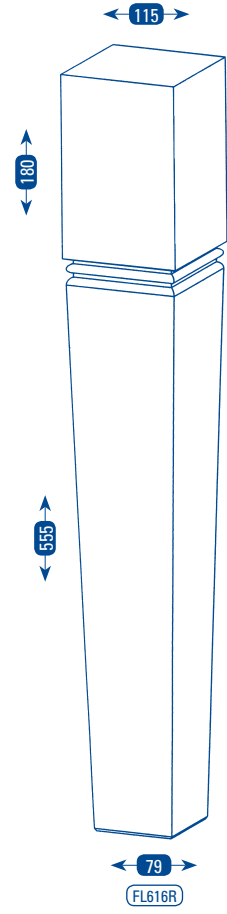

# TABLE LEGS - SQUARE

**PLEASE NOTE:** \* ALL THE PRODUCTS SHOWN ABOVE ARE SUPPLIED PRECISION MACHINED, BUT NOT SANDED.  
\* TOP 4 LEGS ARE TAPERED 4 SIDES. BOTTOM 4 LEGS ARE TAPERED 2 SIDES.

CODE	DESCRIPTION	TIMBER GRADE	CODE	DESCRIPTION	TIMBER GRADE
FL573R	68mm "RICHMOND" COFFEE LEG	STANDARD PINE	FL617R	68mm "ROZELLE" COFFEE LEG	STANDARD PINE
FL614R	90mm "RICHMOND" COFFEE LEG	STANDARD PINE	FL618R	90mm "ROZELLE" COFFEE LEG	STANDARD PINE
FL615R	90mm "RICHMOND" DINING LEG	STANDARD PINE	FL619R	90mm "ROZELLE" DINING LEG	STANDARD PINE
FL616R	115mm "RICHMOND" DINING LEG	CLEAR PINE	FL620R	115mm "ROZELLE" DINING LEG	CLEAR PINE

REFER TO SEPARATE PRICE LIST FOR COSTS

REFER TO SEPARATE PRICE LIST FOR COSTS