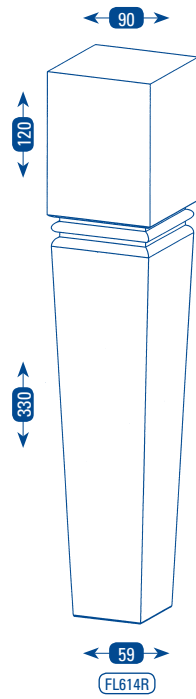

# TABLE LEGS - SQUARE

**PLEASE NOTE:** \* ALL THE PRODUCTS SHOWN ABOVE ARE SUPPLIED PRECISION MACHINED, BUT NOT SANDED.  
\* TOP 4 LEGS ARE TAPERED 4 SIDES. BOTTOM 4 LEGS ARE TAPERED 2 SIDES.

CODE	DESCRIPTION	TIMBER GRADE	CODE	DESCRIPTION	TIMBER GRADE
FL573R	68mm "RICHMOND" COFFEE LEG	STANDARD PINE	FL617R	68mm "ROZELLE" COFFEE LEG	STANDARD PINE
FL614R	90mm "RICHMOND" COFFEE LEG	STANDARD PINE	FL618R	90mm "ROZELLE" COFFEE LEG	STANDARD PINE
FL615R	90mm "RICHMOND" DINING LEG	STANDARD PINE	FL619R	90mm "ROZELLE" DINING LEG	STANDARD PINE
FL616R	115mm "RICHMOND" DINING LEG	CLEAR PINE	FL620R	115mm "ROZELLE" DINING LEG	CLEAR PINE

REFER TO SEPARATE PRICE LIST FOR COSTS

REFER TO SEPARATE PRICE LIST FOR COSTS