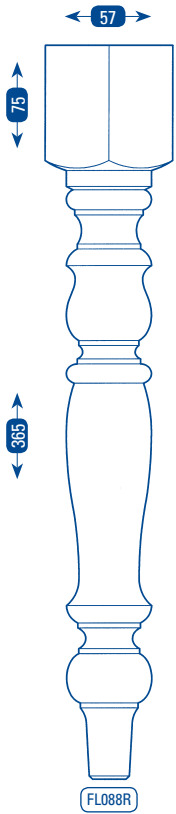

TABLE LEGS - TURNED

FC061R

FL021R

FL024R

FL044R

FL067R

FL068R

FL413R

FL421R

FL526R

CODE	DESCRIPTION	TIMBER GRADE
FC061R	130mm DINING TABLE COLUMN	STANDARD PINE
FL021R	90mm DINING TABLE LEG	STANDARD PINE
FL024R	115mm DINING TABLE LEG	CLEAR PINE
FL044R	90mm "CHUNKY" DINING TABLE LEG	STANDARD PINE
FL067R	57mm WASH-STAND LEG #1	CLEAR PINE

CODE	DESCRIPTION	TIMBER GRADE
FL068R	57mm WASH-STAND LEG #2	CLEAR PINE
FL413R	42mm HALL-TABLE LEG	CLEAR PINE
FL421R	68mm DINING TABLE LEG	STANDARD PINE
FL526R	130mm DINING TABLE LEG	STANDARD PINE

REFER TO SEPARATE PRICE LIST FOR COSTS

REFER TO SEPARATE PRICE LIST FOR COSTS

TABLE LEGS - TURNED

CODE	DESCRIPTION	TIMBER GRADE	CODE	DESCRIPTION	TIMBER GRADE
FL016R	90mm COFFEE TABLE LEG	STANDARD PINE	FL088R	57mm COFFEE TABLE LEG	CLEAR PINE
FL017R	68mm COFFEE TABLE LEG	STANDARD PINE	FL332R	90mm "CHUNKY" COFFEE TABLE LEG	STANDARD PINE
FL018R	115mm COFFEE TABLE LEG	CLEAR PINE	FL427R	90mm "MAGAZINE" COFFEE TABLE LEG	STANDARD PINE