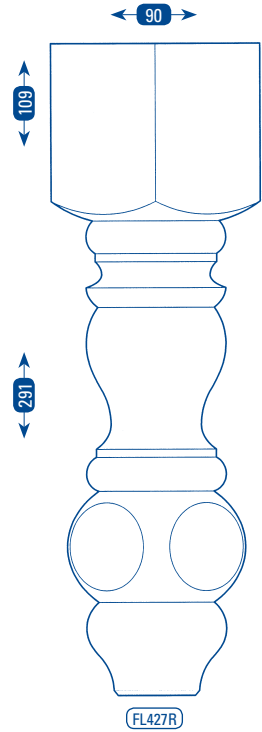

TABLE LEGS - TURNED

FC061R

FL021R

FL024R

FL044R

FL067R

FL068R

FL413R

FL421R

FL526R

CODE	DESCRIPTION	TIMBER GRADE
FC061R	130mm DINING TABLE COLUMN	STANDARD PINE
FL021R	90mm DINING TABLE LEG	STANDARD PINE
FL024R	115mm DINING TABLE LEG	CLEAR PINE
FL044R	90mm "CHUNKY" DINING TABLE LEG	STANDARD PINE
FL067R	57mm WASH-STAND LEG #1	CLEAR PINE

CODE	DESCRIPTION	TIMBER GRADE
FL068R	57mm WASH-STAND LEG #2	CLEAR PINE
FL413R	42mm HALL-TABLE LEG	CLEAR PINE
FL421R	68mm DINING TABLE LEG	STANDARD PINE
FL526R	130mm DINING TABLE LEG	STANDARD PINE

REFER TO SEPARATE PRICE LIST FOR COSTS

REFER TO SEPARATE PRICE LIST FOR COSTS

TABLE LEGS - TURNED

CODE	DESCRIPTION	TIMBER GRADE	CODE	DESCRIPTION	TIMBER GRADE
FL016R	90mm COFFEE TABLE LEG	STANDARD PINE	FL088R	57mm COFFEE TABLE LEG	CLEAR PINE
FL017R	68mm COFFEE TABLE LEG	STANDARD PINE	FL332R	90mm "CHUNKY" COFFEE TABLE LEG	STANDARD PINE
FL018R	115mm COFFEE TABLE LEG	CLEAR PINE	FL427R	90mm "MAGAZINE" COFFEE TABLE LEG	STANDARD PINE