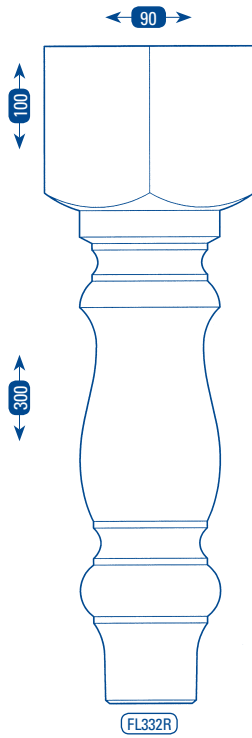

TABLE LEGS - TURNED

FC061R

FL021R

FL024R

FL044R

FL067R

FL068R

FL413R

FL421R

FL526R

CODE	DESCRIPTION	TIMBER GRADE
FC061R	130mm DINING TABLE COLUMN	STANDARD PINE
FL021R	90mm DINING TABLE LEG	STANDARD PINE
FL024R	115mm DINING TABLE LEG	CLEAR PINE
FL044R	90mm "CHUNKY" DINING TABLE LEG	STANDARD PINE
FL067R	57mm WASH-STAND LEG #1	CLEAR PINE

CODE	DESCRIPTION	TIMBER GRADE
FL068R	57mm WASH-STAND LEG #2	CLEAR PINE
FL413R	42mm HALL-TABLE LEG	CLEAR PINE
FL421R	68mm DINING TABLE LEG	STANDARD PINE
FL526R	130mm DINING TABLE LEG	STANDARD PINE

REFER TO SEPARATE PRICE LIST FOR COSTS

REFER TO SEPARATE PRICE LIST FOR COSTS

TABLE LEGS - TURNED

CODE	DESCRIPTION	TIMBER GRADE	CODE	DESCRIPTION	TIMBER GRADE
FL016R	90mm COFFEE TABLE LEG	STANDARD PINE	FL088R	57mm COFFEE TABLE LEG	CLEAR PINE
FL017R	68mm COFFEE TABLE LEG	STANDARD PINE	FL332R	90mm "CHUNKY" COFFEE TABLE LEG	STANDARD PINE
FL018R	115mm COFFEE TABLE LEG	CLEAR PINE	FL427R	90mm "MAGAZINE" COFFEE TABLE LEG	STANDARD PINE