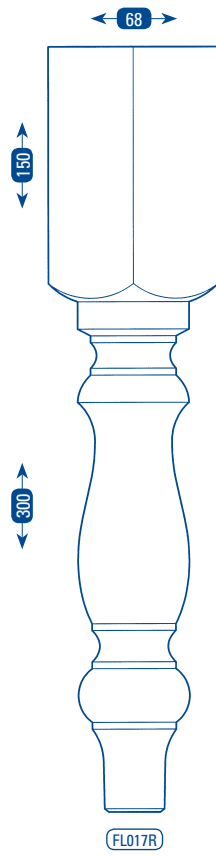

TABLE LEGS - TURNED

FC061R

FL021R

FL024R

FL044R

FL067R

FL068R

FL413R

FL421R

FL526R

CODE	DESCRIPTION	TIMBER GRADE
FC061R	130mm DINING TABLE COLUMN	STANDARD PINE
FL021R	90mm DINING TABLE LEG	STANDARD PINE
FL024R	115mm DINING TABLE LEG	CLEAR PINE
FL044R	90mm "CHUNKY" DINING TABLE LEG	STANDARD PINE
FL067R	57mm WASH-STAND LEG #1	CLEAR PINE

CODE	DESCRIPTION	TIMBER GRADE
FL068R	57mm WASH-STAND LEG #2	CLEAR PINE
FL413R	42mm HALL-TABLE LEG	CLEAR PINE
FL421R	68mm DINING TABLE LEG	STANDARD PINE
FL526R	130mm DINING TABLE LEG	STANDARD PINE

REFER TO SEPARATE PRICE LIST FOR COSTS

REFER TO SEPARATE PRICE LIST FOR COSTS

TABLE LEGS - TURNED

CODE	DESCRIPTION	TIMBER GRADE	CODE	DESCRIPTION	TIMBER GRADE
FL016R	90mm COFFEE TABLE LEG	STANDARD PINE	FL088R	57mm COFFEE TABLE LEG	CLEAR PINE
FL017R	68mm COFFEE TABLE LEG	STANDARD PINE	FL332R	90mm "CHUNKY" COFFEE TABLE LEG	STANDARD PINE
FL018R	115mm COFFEE TABLE LEG	CLEAR PINE	FL427R	90mm "MAGAZINE" COFFEE TABLE LEG	STANDARD PINE