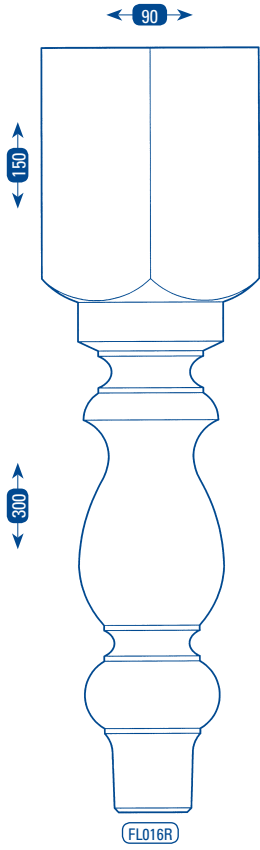

TABLE LEGS - TURNED

FC061R

FL021R

FL024R

FL044R

FL067R

FL068R

FL413R

FL421R

FL526R

CODE	DESCRIPTION	TIMBER GRADE
FC061R	130mm DINING TABLE COLUMN	STANDARD PINE
FL021R	90mm DINING TABLE LEG	STANDARD PINE
FL024R	115mm DINING TABLE LEG	CLEAR PINE
FL044R	90mm "CHUNKY" DINING TABLE LEG	STANDARD PINE
FL067R	57mm WASH-STAND LEG #1	CLEAR PINE

CODE	DESCRIPTION	TIMBER GRADE
FL068R	57mm WASH-STAND LEG #2	CLEAR PINE
FL413R	42mm HALL-TABLE LEG	CLEAR PINE
FL421R	68mm DINING TABLE LEG	STANDARD PINE
FL526R	130mm DINING TABLE LEG	STANDARD PINE

REFER TO SEPARATE PRICE LIST FOR COSTS

REFER TO SEPARATE PRICE LIST FOR COSTS

TABLE LEGS - TURNED

CODE	DESCRIPTION	TIMBER GRADE	CODE	DESCRIPTION	TIMBER GRADE
FL016R	90mm COFFEE TABLE LEG	STANDARD PINE	FL088R	57mm COFFEE TABLE LEG	CLEAR PINE
FL017R	68mm COFFEE TABLE LEG	STANDARD PINE	FL332R	90mm "CHUNKY" COFFEE TABLE LEG	STANDARD PINE
FL018R	115mm COFFEE TABLE LEG	CLEAR PINE	FL427R	90mm "MAGAZINE" COFFEE TABLE LEG	STANDARD PINE