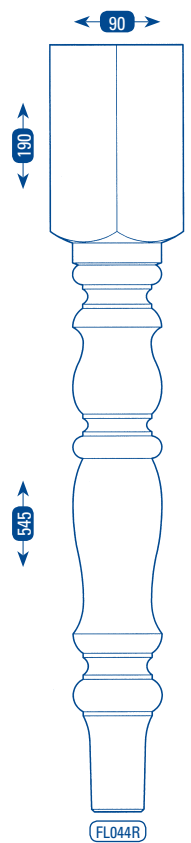

TABLE LEGS - TURNED

FC061R

FL021R

FL024R

FL044R

FL067R

FL068R

FL413R

FL421R

FL526R

CODE	DESCRIPTION	TIMBER GRADE
FC061R	130mm DINING TABLE COLUMN	STANDARD PINE
FL021R	90mm DINING TABLE LEG	STANDARD PINE
FL024R	115mm DINING TABLE LEG	CLEAR PINE
FL044R	90mm "CHUNKY" DINING TABLE LEG	STANDARD PINE
FL067R	57mm WASH-STAND LEG #1	CLEAR PINE

CODE	DESCRIPTION	TIMBER GRADE
FL068R	57mm WASH-STAND LEG #2	CLEAR PINE
FL413R	42mm HALL-TABLE LEG	CLEAR PINE
FL421R	68mm DINING TABLE LEG	STANDARD PINE
FL526R	130mm DINING TABLE LEG	STANDARD PINE

REFER TO SEPARATE PRICE LIST FOR COSTS

REFER TO SEPARATE PRICE LIST FOR COSTS

TABLE LEGS - TURNED

CODE	DESCRIPTION	TIMBER GRADE	CODE	DESCRIPTION	TIMBER GRADE
FL016R	90mm COFFEE TABLE LEG	STANDARD PINE	FL088R	57mm COFFEE TABLE LEG	CLEAR PINE
FL017R	68mm COFFEE TABLE LEG	STANDARD PINE	FL332R	90mm "CHUNKY" COFFEE TABLE LEG	STANDARD PINE
FL018R	115mm COFFEE TABLE LEG	CLEAR PINE	FL427R	90mm "MAGAZINE" COFFEE TABLE LEG	STANDARD PINE