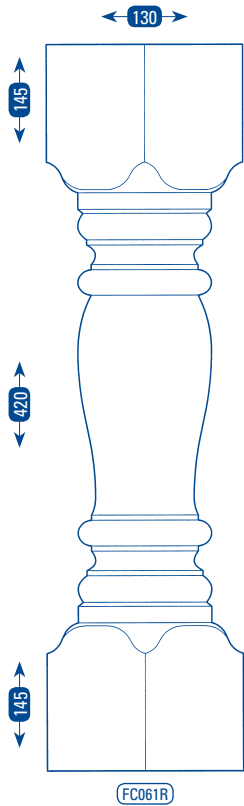

TABLE LEGS - TURNED

FC061R

FL021R

FL024R

FL044R

FL067R

FL068R

FL413R

FL421R

FL526R

CODE	DESCRIPTION	TIMBER GRADE
FC061R	130mm DINING TABLE COLUMN	STANDARD PINE
FL021R	90mm DINING TABLE LEG	STANDARD PINE
FL024R	115mm DINING TABLE LEG	CLEAR PINE
FL044R	90mm "CHUNKY" DINING TABLE LEG	STANDARD PINE
FL067R	57mm WASH-STAND LEG #1	CLEAR PINE

CODE	DESCRIPTION	TIMBER GRADE
FL068R	57mm WASH-STAND LEG #2	CLEAR PINE
FL413R	42mm HALL-TABLE LEG	CLEAR PINE
FL421R	68mm DINING TABLE LEG	STANDARD PINE
FL526R	130mm DINING TABLE LEG	STANDARD PINE

REFER TO SEPARATE PRICE LIST FOR COSTS

REFER TO SEPARATE PRICE LIST FOR COSTS

TABLE LEGS - TURNED

CODE	DESCRIPTION	TIMBER GRADE	CODE	DESCRIPTION	TIMBER GRADE
FL016R	90mm COFFEE TABLE LEG	STANDARD PINE	FL088R	57mm COFFEE TABLE LEG	CLEAR PINE
FL017R	68mm COFFEE TABLE LEG	STANDARD PINE	FL332R	90mm "CHUNKY" COFFEE TABLE LEG	STANDARD PINE
FL018R	115mm COFFEE TABLE LEG	CLEAR PINE	FL427R	90mm "MAGAZINE" COFFEE TABLE LEG	STANDARD PINE