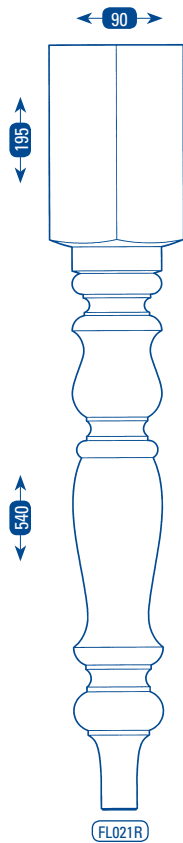

TABLE LEGS - TURNED

FC061R

FL021R

FL024R

FL044R

FL067R

FL068R

FL413R

FL421R

FL526R

CODE	DESCRIPTION	TIMBER GRADE
FC061R	130mm DINING TABLE COLUMN	STANDARD PINE
FL021R	90mm DINING TABLE LEG	STANDARD PINE
FL024R	115mm DINING TABLE LEG	CLEAR PINE
FL044R	90mm "CHUNKY" DINING TABLE LEG	STANDARD PINE
FL067R	57mm WASH-STAND LEG #1	CLEAR PINE

CODE	DESCRIPTION	TIMBER GRADE
FL068R	57mm WASH-STAND LEG #2	CLEAR PINE
FL413R	42mm HALL-TABLE LEG	CLEAR PINE
FL421R	68mm DINING TABLE LEG	STANDARD PINE
FL526R	130mm DINING TABLE LEG	STANDARD PINE

REFER TO SEPARATE PRICE LIST FOR COSTS

REFER TO SEPARATE PRICE LIST FOR COSTS

TABLE LEGS - TURNED

CODE	DESCRIPTION	TIMBER GRADE	CODE	DESCRIPTION	TIMBER GRADE
FL016R	90mm COFFEE TABLE LEG	STANDARD PINE	FL088R	57mm COFFEE TABLE LEG	CLEAR PINE
FL017R	68mm COFFEE TABLE LEG	STANDARD PINE	FL332R	90mm "CHUNKY" COFFEE TABLE LEG	STANDARD PINE
FL018R	115mm COFFEE TABLE LEG	CLEAR PINE	FL427R	90mm "MAGAZINE" COFFEE TABLE LEG	STANDARD PINE