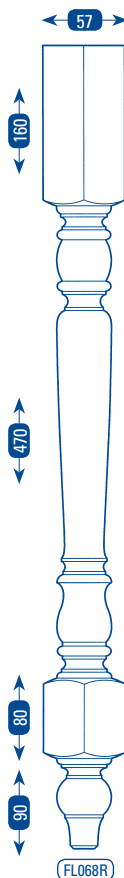

TABLE LEGS - TURNED

FC061R

FL021R

FL024R

FL044R

FL067R

FL068R

FL413R

FL421R

FL526R

CODE	DESCRIPTION	TIMBER GRADE
FC061R	130mm DINING TABLE COLUMN	STANDARD PINE
FL021R	90mm DINING TABLE LEG	STANDARD PINE
FL024R	115mm DINING TABLE LEG	CLEAR PINE
FL044R	90mm "CHUNKY" DINING TABLE LEG	STANDARD PINE
FL067R	57mm WASH-STAND LEG #1	CLEAR PINE

CODE	DESCRIPTION	TIMBER GRADE
FL068R	57mm WASH-STAND LEG #2	CLEAR PINE
FL413R	42mm HALL-TABLE LEG	CLEAR PINE
FL421R	68mm DINING TABLE LEG	STANDARD PINE
FL526R	130mm DINING TABLE LEG	STANDARD PINE

REFER TO SEPARATE PRICE LIST FOR COSTS

REFER TO SEPARATE PRICE LIST FOR COSTS

TABLE LEGS - TURNED

CODE	DESCRIPTION	TIMBER GRADE	CODE	DESCRIPTION	TIMBER GRADE
FL016R	90mm COFFEE TABLE LEG	STANDARD PINE	FL088R	57mm COFFEE TABLE LEG	CLEAR PINE
FL017R	68mm COFFEE TABLE LEG	STANDARD PINE	FL332R	90mm "CHUNKY" COFFEE TABLE LEG	STANDARD PINE
FL018R	115mm COFFEE TABLE LEG	CLEAR PINE	FL427R	90mm "MAGAZINE" COFFEE TABLE LEG	STANDARD PINE