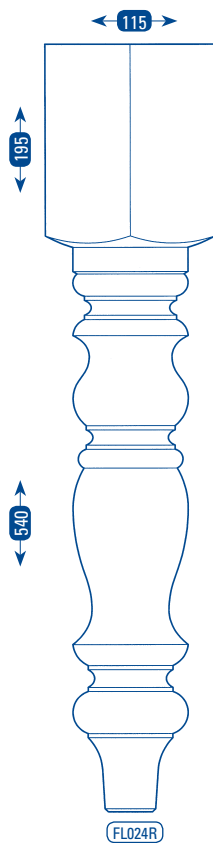

TABLE LEGS - TURNED

FC061R

FL021R

FL024R

FL044R

FL067R

FL068R

FL413R

FL421R

FL526R

CODE	DESCRIPTION	TIMBER GRADE
FC061R	130mm DINING TABLE COLUMN	STANDARD PINE
FL021R	90mm DINING TABLE LEG	STANDARD PINE
FL024R	115mm DINING TABLE LEG	CLEAR PINE
FL044R	90mm "CHUNKY" DINING TABLE LEG	STANDARD PINE
FL067R	57mm WASH-STAND LEG #1	CLEAR PINE

CODE	DESCRIPTION	TIMBER GRADE
FL068R	57mm WASH-STAND LEG #2	CLEAR PINE
FL413R	42mm HALL-TABLE LEG	CLEAR PINE
FL421R	68mm DINING TABLE LEG	STANDARD PINE
FL526R	130mm DINING TABLE LEG	STANDARD PINE

REFER TO SEPARATE PRICE LIST FOR COSTS

REFER TO SEPARATE PRICE LIST FOR COSTS

TABLE LEGS - TURNED

CODE	DESCRIPTION	TIMBER GRADE	CODE	DESCRIPTION	TIMBER GRADE
FL016R	90mm COFFEE TABLE LEG	STANDARD PINE	FL088R	57mm COFFEE TABLE LEG	CLEAR PINE
FL017R	68mm COFFEE TABLE LEG	STANDARD PINE	FL332R	90mm "CHUNKY" COFFEE TABLE LEG	STANDARD PINE
FL018R	115mm COFFEE TABLE LEG	CLEAR PINE	FL427R	90mm "MAGAZINE" COFFEE TABLE LEG	STANDARD PINE