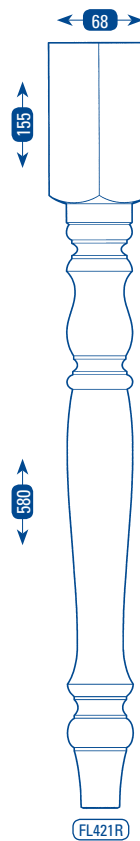

TABLE LEGS - TURNED

FC061R

FL021R

FL024R

FL044R

FL067R

FL068R

FL413R

FL421R

FL526R

CODE	DESCRIPTION	TIMBER GRADE
FC061R	130mm DINING TABLE COLUMN	STANDARD PINE
FL021R	90mm DINING TABLE LEG	STANDARD PINE
FL024R	115mm DINING TABLE LEG	CLEAR PINE
FL044R	90mm "CHUNKY" DINING TABLE LEG	STANDARD PINE
FL067R	57mm WASH-STAND LEG #1	CLEAR PINE

CODE	DESCRIPTION	TIMBER GRADE
FL068R	57mm WASH-STAND LEG #2	CLEAR PINE
FL413R	42mm HALL-TABLE LEG	CLEAR PINE
FL421R	68mm DINING TABLE LEG	STANDARD PINE
FL526R	130mm DINING TABLE LEG	STANDARD PINE

REFER TO SEPARATE PRICE LIST FOR COSTS

REFER TO SEPARATE PRICE LIST FOR COSTS

TABLE LEGS - TURNED

CODE	DESCRIPTION	TIMBER GRADE	CODE	DESCRIPTION	TIMBER GRADE
FL016R	90mm COFFEE TABLE LEG	STANDARD PINE	FL088R	57mm COFFEE TABLE LEG	CLEAR PINE
FL017R	68mm COFFEE TABLE LEG	STANDARD PINE	FL332R	90mm "CHUNKY" COFFEE TABLE LEG	STANDARD PINE
FL018R	115mm COFFEE TABLE LEG	CLEAR PINE	FL427R	90mm "MAGAZINE" COFFEE TABLE LEG	STANDARD PINE