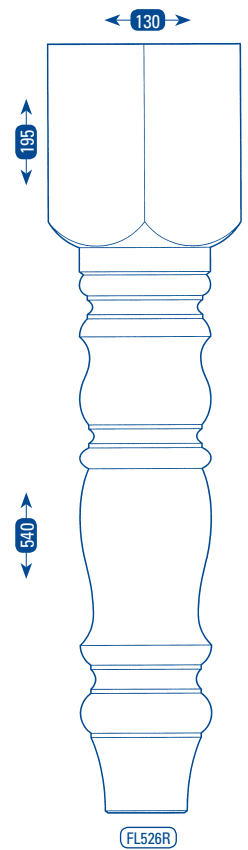

TABLE LEGS - TURNED

FC061R

FL021R

FL024R

FL044R

FL067R

FL068R

FL413R

FL421R

FL526R

CODE	DESCRIPTION	TIMBER GRADE
FC061R	130mm DINING TABLE COLUMN	STANDARD PINE
FL021R	90mm DINING TABLE LEG	STANDARD PINE
FL024R	115mm DINING TABLE LEG	CLEAR PINE
FL044R	90mm "CHUNKY" DINING TABLE LEG	STANDARD PINE
FL067R	57mm WASH-STAND LEG #1	CLEAR PINE

CODE	DESCRIPTION	TIMBER GRADE
FL068R	57mm WASH-STAND LEG #2	CLEAR PINE
FL413R	42mm HALL-TABLE LEG	CLEAR PINE
FL421R	68mm DINING TABLE LEG	STANDARD PINE
FL526R	130mm DINING TABLE LEG	STANDARD PINE

REFER TO SEPARATE PRICE LIST FOR COSTS

REFER TO SEPARATE PRICE LIST FOR COSTS

TABLE LEGS - TURNED

CODE	DESCRIPTION	TIMBER GRADE	CODE	DESCRIPTION	TIMBER GRADE
FL016R	90mm COFFEE TABLE LEG	STANDARD PINE	FL088R	57mm COFFEE TABLE LEG	CLEAR PINE
FL017R	68mm COFFEE TABLE LEG	STANDARD PINE	FL332R	90mm "CHUNKY" COFFEE TABLE LEG	STANDARD PINE
FL018R	115mm COFFEE TABLE LEG	CLEAR PINE	FL427R	90mm "MAGAZINE" COFFEE TABLE LEG	STANDARD PINE