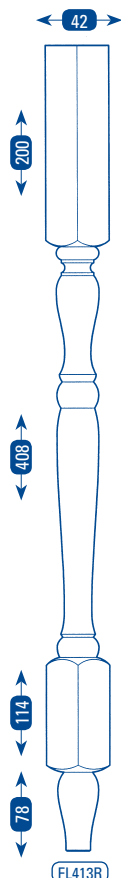

TABLE LEGS - TURNED

FC061R

FL021R

FL024R

FL044R

FL067R

FL068R

FL413R

FL421R

FL526R

CODE	DESCRIPTION	TIMBER GRADE
FC061R	130mm DINING TABLE COLUMN	STANDARD PINE
FL021R	90mm DINING TABLE LEG	STANDARD PINE
FL024R	115mm DINING TABLE LEG	CLEAR PINE
FL044R	90mm "CHUNKY" DINING TABLE LEG	STANDARD PINE
FL067R	57mm WASH-STAND LEG #1	CLEAR PINE

CODE	DESCRIPTION	TIMBER GRADE
FL068R	57mm WASH-STAND LEG #2	CLEAR PINE
FL413R	42mm HALL-TABLE LEG	CLEAR PINE
FL421R	68mm DINING TABLE LEG	STANDARD PINE
FL526R	130mm DINING TABLE LEG	STANDARD PINE

REFER TO SEPARATE PRICE LIST FOR COSTS

REFER TO SEPARATE PRICE LIST FOR COSTS

TABLE LEGS - TURNED

CODE	DESCRIPTION	TIMBER GRADE	CODE	DESCRIPTION	TIMBER GRADE
FL016R	90mm COFFEE TABLE LEG	STANDARD PINE	FL088R	57mm COFFEE TABLE LEG	CLEAR PINE
FL017R	68mm COFFEE TABLE LEG	STANDARD PINE	FL332R	90mm "CHUNKY" COFFEE TABLE LEG	STANDARD PINE
FL018R	115mm COFFEE TABLE LEG	CLEAR PINE	FL427R	90mm "MAGAZINE" COFFEE TABLE LEG	STANDARD PINE