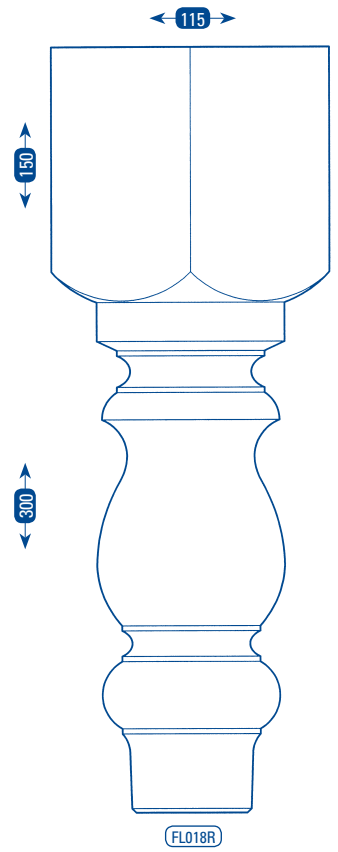

TABLE LEGS - TURNED

FC061R

FL021R

FL024R

FL044R

FL067R

FL068R

FL413R

FL421R

FL526R

CODE	DESCRIPTION	TIMBER GRADE
FC061R	130mm DINING TABLE COLUMN	STANDARD PINE
FL021R	90mm DINING TABLE LEG	STANDARD PINE
FL024R	115mm DINING TABLE LEG	CLEAR PINE
FL044R	90mm "CHUNKY" DINING TABLE LEG	STANDARD PINE
FL067R	57mm WASH-STAND LEG #1	CLEAR PINE

CODE	DESCRIPTION	TIMBER GRADE
FL068R	57mm WASH-STAND LEG #2	CLEAR PINE
FL413R	42mm HALL-TABLE LEG	CLEAR PINE
FL421R	68mm DINING TABLE LEG	STANDARD PINE
FL526R	130mm DINING TABLE LEG	STANDARD PINE

REFER TO SEPARATE PRICE LIST FOR COSTS

REFER TO SEPARATE PRICE LIST FOR COSTS

TABLE LEGS - TURNED

CODE	DESCRIPTION	TIMBER GRADE	CODE	DESCRIPTION	TIMBER GRADE
FL016R	90mm COFFEE TABLE LEG	STANDARD PINE	FL088R	57mm COFFEE TABLE LEG	CLEAR PINE
FL017R	68mm COFFEE TABLE LEG	STANDARD PINE	FL332R	90mm "CHUNKY" COFFEE TABLE LEG	STANDARD PINE
FL018R	115mm COFFEE TABLE LEG	CLEAR PINE	FL427R	90mm "MAGAZINE" COFFEE TABLE LEG	STANDARD PINE