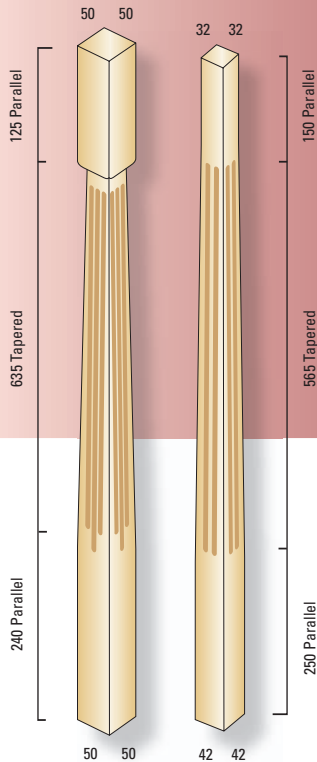

**JB066 - S2 Baluster**  
Length: 965mm Width: 42mm

**JB067 - S1 Baluster**  
Length: 965mm Width: 42mm

**JB069 - Hampton Baluster**  
Length: 965mm Width: 42mm

**JB075 - Florentine Baluster**   
Length: 965mm Width: 42mm

**JB132 - Eden Baluster**   
Length: 1000mm Width: 35mm  
Top Pin Diameter: 16mm

**JB133 - McLaren Baluster**   
Length: 1000mm Width: 35mm  
Top Pin Diameter: 16mm

**AVAILABLE IN:**  Pine

 Tas Oak / Vic Ash

 Meranti

Unless shown otherwise.

**JB136 - Regent Slide Top**  
Length: 175mm Width: 42mm

AVAILABLE IN: **R** Pine  
**T** Tas Oak / Vic Ash  
**M** Meranti

**JB135 - Regent Pin Top Baluster**  
Length: 1000mm Width: 42mm  
Pin Diameter: 25mm

**JB137 - Regent Baluster**  
Length: 965mm Width: 42mm

Take a closer look.  
They are tapered.  
*Now that's different!*

**JB139 - Tudor Baluster**  
Length: 1000mm Width: 50mm

**JB140 - Angas Baluster**  
Length: 965mm Width: 42mm