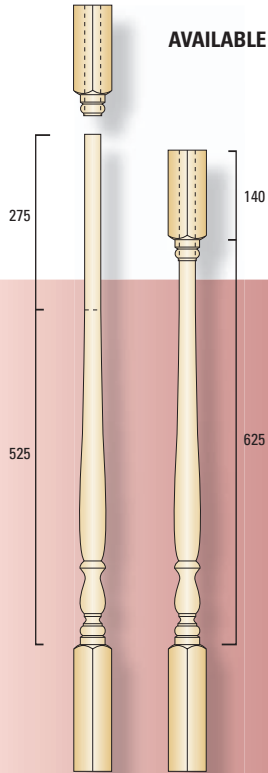

**JB081 - 42mm Chamfered Baluster**  
Length: 965mm Width: 42mm

**JB084 - LB72 Baluster**  
Length: 965mm Width: 42mm

**JB096 - Ramsgate Baluster**   
Length: 965mm Width: 42mm

**JB098 - 32mm Chamfered Baluster**  
Length: 965mm Width: 32mm

**JB132 - Eden Baluster**   
Length: 1000mm Width: 35mm  
Top Pin Diameter: 16mm

**JB133 - McLaren Baluster**   
Length: 1000mm Width: 35mm  
Top Pin Diameter: 16mm

**AVAILABLE IN:**  Pine

 Tas Oak / Vic Ash

 Meranti

Unless shown otherwise.

**JB136 - Regent Slide Top**  
Length: 175mm Width: 42mm

AVAILABLE IN: **R** Pine  
**T** Tas Oak / Vic Ash  
**M** Meranti

**JB135 - Regent Pin Top Baluster**  
Length: 1000mm Width: 42mm  
Pin Diameter: 25mm

**JB137 - Regent Baluster**  
Length: 965mm Width: 42mm

Take a closer look.  
They are tapered.  
*Now that's different!*

**JB139 - Tudor Baluster**  
Length: 1000mm Width: 50mm

**JB140 - Angas Baluster**  
Length: 965mm Width: 42mm