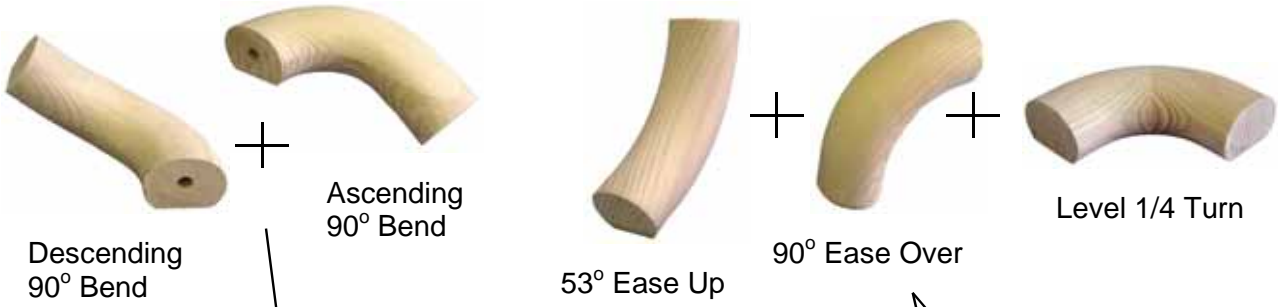

Mono Rail

Handrail and Components
for a Modern Balustrading

New
Product

Manufactured by
Hammersmith Woodturners Pty. Ltd.
14 Hocking St Brompton South Australia 5007
Ph 08 8346 8211 Fax 08 8346 0135
A.B.N. 14 007 670 528

March 2008

Mono Rail *Handrail and Components for a Modern Balustrading*

New Product

Code : JH051

90° Ease Over

Code : JH052

53° Ease Over

Code : JH053