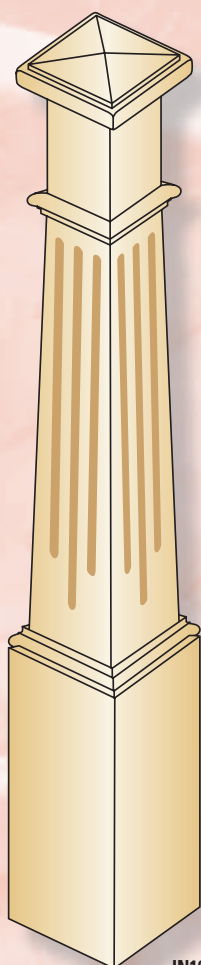

JN135

- AVAILABLE IN: **R** Pine
T Tas Oak / Vic Ash
M Meranti

JN136

- AVAILABLE IN: **R** Pine
T Tas Oak / Vic Ash
M Meranti
J Jarrah
Q Kwila
B Brush Box
G Sydney Blue Gum
H Blackbutt

JN160

POST CAPS

JN135 - 90mm Post Cap with Flat Top
 To fit over 90mm Posts

JN136 - 90mm Post Cap with Scalloped Top
 To fit over 90mm Posts

JN160 - 90mm Post Cap with Pyramid Top
 To fit over 90mm Posts

JN118

JN122

JN165
NEW

OTHER POSTS

JN118 - McLaren Standard Newel Post
 Width: 90mm
 Pin Diameter: 38mm

JN122 - Eden Standard Newel Post
 Width: 90mm
 Pin Diameter: 38mm

JN165 - Tudor Box Newel Post
 Top Width: 90mm Bottom Width: 152mm
 Length: 1125mm

- AVAILABLE IN: **R** Pine
T Tas Oak / Vic Ash
M Meranti

-  Pine
-  Tas Oak / Vic Ash
-  Meranti

Other Timber Species available upon request.

JN147

JN148