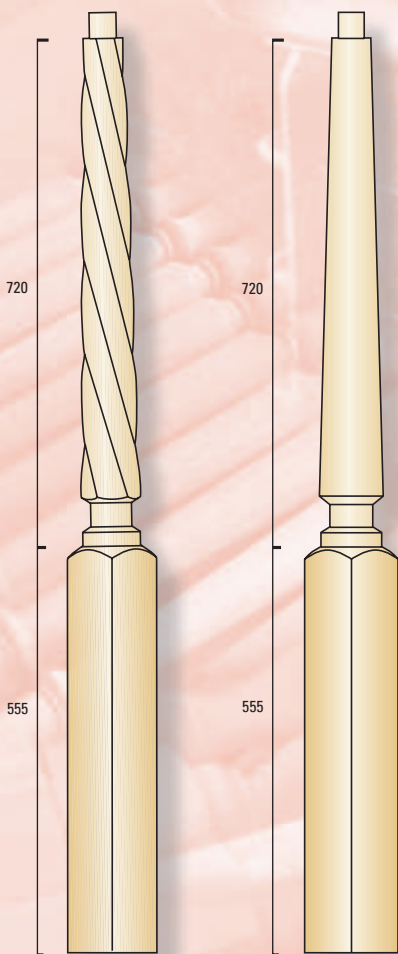

JN135

- AVAILABLE IN: **R** Pine
T Tas Oak / Vic Ash
M Meranti

JN136

- AVAILABLE IN: **R** Pine
T Tas Oak / Vic Ash
M Meranti
J Jarrah
Q Kwila
B Brush Box
G Sydney Blue Gum
H Blackbutt

JN160

POST CAPS

JN135 - 90mm Post Cap with Flat Top
 To fit over 90mm Posts

JN136 - 90mm Post Cap with Scalloped Top
 To fit over 90mm Posts

JN160 - 90mm Post Cap with Pyramid Top
 To fit over 90mm Posts

JN118

JN122

JN165
NEW

OTHER POSTS

JN118 - McLaren Standard Newel Post
 Width: 90mm
 Pin Diameter: 38mm

JN122 - Eden Standard Newel Post
 Width: 90mm
 Pin Diameter: 38mm

JN165 - Tudor Box Newel Post
 Top Width: 90mm Bottom Width: 152mm
 Length: 1125mm

- AVAILABLE IN: **R** Pine
T Tas Oak / Vic Ash
M Meranti

JN137

JN138

JN161

BOX NEWEL POSTS

JN151 - 115mm Box Newel Post

Length: 1200mm Width: 115mm

JN152 - 115mm Box Newel Post with Flutes

Length: 1200mm Width: 115mm