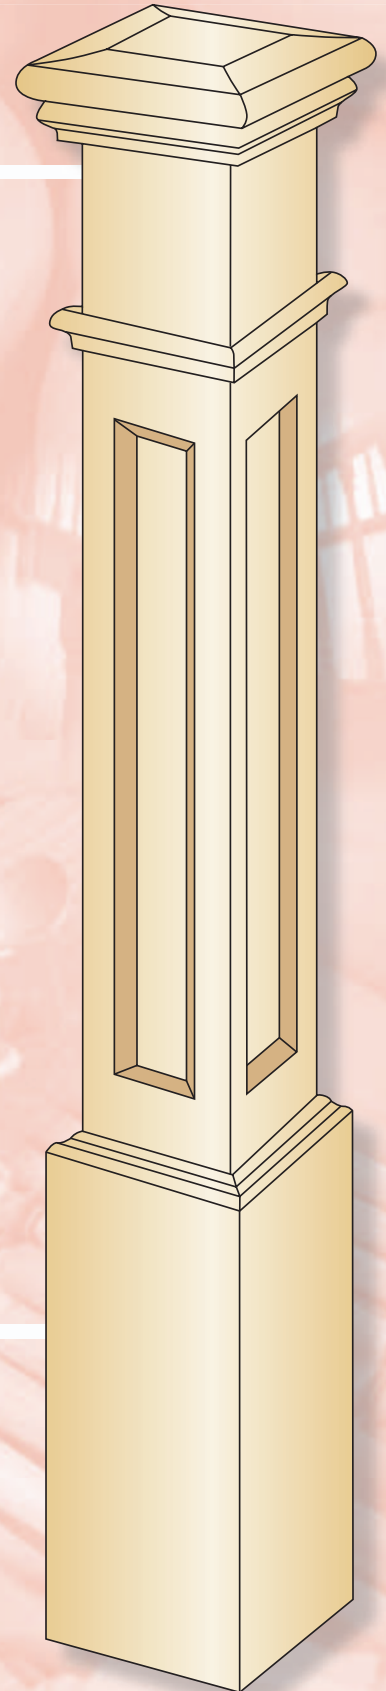

BOX NEWEL CAPS

JN137 - 115mm Box Newel Cap Flat Top

To fit over 115mm Box Newels

JN138 - 115mm Box Newel Cap Scalloped Top

To fit over 115mm Box Newels

JN161 - 115mm Box Newel Cap Pyramid Top

To fit over 115mm Box Newels

BOX NEWEL POSTS

JN151 - 115mm Box Newel Post

Length: 1200mm Width: 115mm

JN152 - 115mm Box Newel Post with Flutes

Length: 1200mm Width: 115mm

JN153 - 115mm Box Newel Post with Inset Panels

Length: 1200mm Width: 115mm