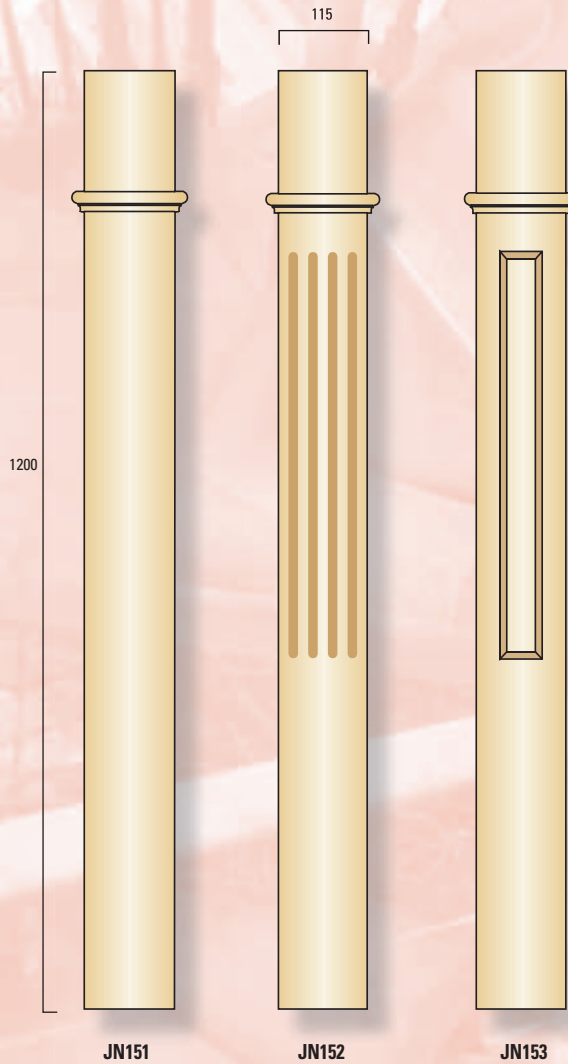

JN136 - 90mm Post Cap with Scalloped Top
 To fit over 90mm Posts

JN160 - 90mm Post Cap with Pyramid Top
 To fit over 90mm Posts

JN118

JN122

JN165
NEW

OTHER POSTS

JN118 - McLaren Standard Newel Post
 Width: 90mm
 Pin Diameter: 38mm

JN122 - Eden Standard Newel Post
 Width: 90mm
 Pin Diameter: 38mm

JN165 - Tudor Box Newel Post
 Top Width: 90mm Bottom Width: 152mm
 Length: 1125mm

- AVAILABLE IN: **R** Pine
T Tas Oak / Vic Ash
M Meranti

JN137

JN138

JN161

BOX NEWEL POSTS

JN151 - 115mm Box Newel Post

Length: 1200mm Width: 115mm

JN152 - 115mm Box Newel Post with Flutes

Length: 1200mm Width: 115mm

JN153 - 115mm Box Newel Post with Inset Panels

Length: 1200mm Width: 115mm

BOX NEWEL SKIRTS

JN147 - 380mm Box Newel Skirt

Fits around a 115mm Post

JN148 - 570mm Box Newel Skirt

Fits around a 115mm Post

ALL BOX NEWEL PARTS AVAILABLE IN: