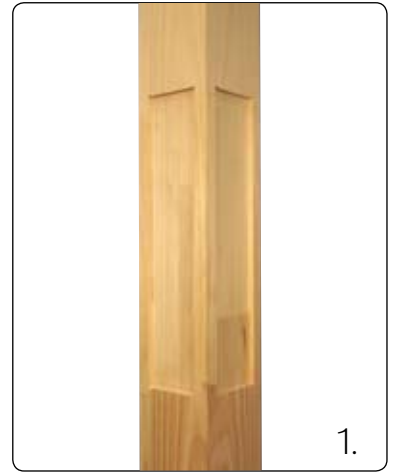

HAMMERSMITH

Prestige Stair Posts

	CODE	DESCRIPTION	OVERALL SIZE	OTHER INFORMATION	
Caps, Posts & Skirts	JN210	Scalloped Top Post Cap for 155sq Post	Fits a 155sq Post		
	JN138	Scalloped Top Post Cap for 115sq Post	Fits a 115sq Post		
	JN213	Plain 155sq Post	1500 x 155sq	All posts are made from finger jointed & laminated Pine. The recessed posts come recessed on 4 sides, ready for the large versions of either the flat or pyramid drop-in panels (JN222 or JN226 for 155sq posts & JN242 or JN246 for 115sq posts.) Depth of recess is 15mm. All posts are supplied with JM002 Mould.	
	JN214	Recessed 155sq Post	1500 x 155sq		
	JN230	Plain 115sq Post	1500 x 115sq		
	JN234	Recessed 115sq Post	1500 x 115sq		
	JN228	Skirt for 155sq Post	570 x 187sq	Skirts are supplied as four 16mm panels, designed to fit around the post. Special mitre lock corners make for easy assembly.	
	JN148	Skirt for 115sq Post	570 x 147sq		
	JM002	Post and Skirt Mould	25 X 15	Supplied with posts & skirts, but can be purchased separately.	