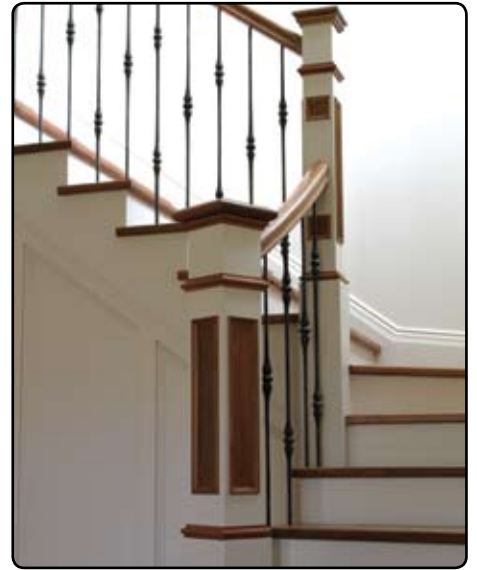

Drop-In Panels	CODE	DESCRIPTION	OVERALL SIZE	OTHER INFORMATION
	JN220	Small Flat Drop-In Panel for 155sq Post	115 x 115	<p>Panels are supplied assembled ready to be dropped into a 15mm recess on the posts.</p> <p>They are designed so that the moulding on the edges will sit proud of the surface of the post, with the flat or pyramid panel sitting below the surface.</p> <p>The large panels are for a standard newel post on a staircase, whereas the small and medium panels are designed for a landing post.</p> <p>Dimensions shown are the overall size of the panel including the mould. Due to slight variations during the manufacturing process, we suggest that you measure each panel if you need to machine your own recess.</p>
	JN221	Medium Flat Drop-In Panel for 155sq Post	332 x 115	
	JN222	Large Flat Drop-In Panel for 155sq Post	510 x 115	
	JN224	Small Pyramid Drop-In Panel for 155sq Post	115 x 115	
	JN225	Medium Pyramid Drop-In Panel for 155sq Post	332 x 115	
	JN226	Large Pyramid Drop-In Panel for 155sq Post	510 x 115	
	JN240	Small Flat Drop-In Panel for 115sq Post	87 x 87	
	JN241	Medium Flat Drop-In Panel for 115sq Post	332 x 87	
	JN242	Large Flat Drop-in Panel for 115sq Post	510 x 87	
	JN244	Small Pyramid Drop-In Panel for 115sq Post	87 x 87	
	JN245	Medium Pyramid Drop-In Panel for 115sq Post	332 x 87	
JN246	Large Pyramid Drop-In Panel for 115sq Post	510 x 87		