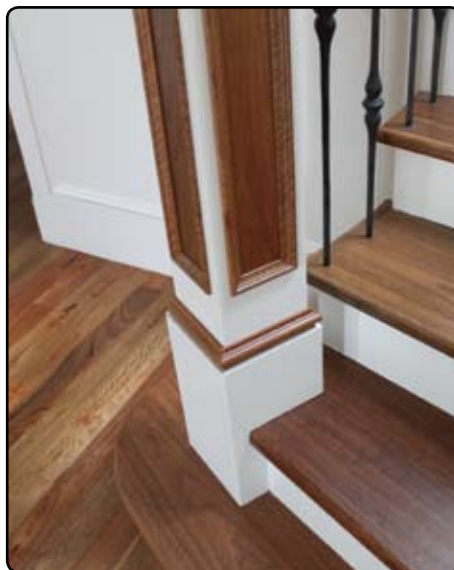

Hammersmith Woodturners Pty Ltd

8-16 Hocking Street Brompton South Australia 5007

P.O Box 27 Hindmarsh South Australia 5007

Phone: [08] 8346 8211 **Fax:** [08] 8346 0135

Email: sales@hammersmith.com.au **Website:** hammersmith.com.au

A.C.N 007 670 528 | A.B.N 14 007 670 528

HAMMERSMITH

Current as of May 2011