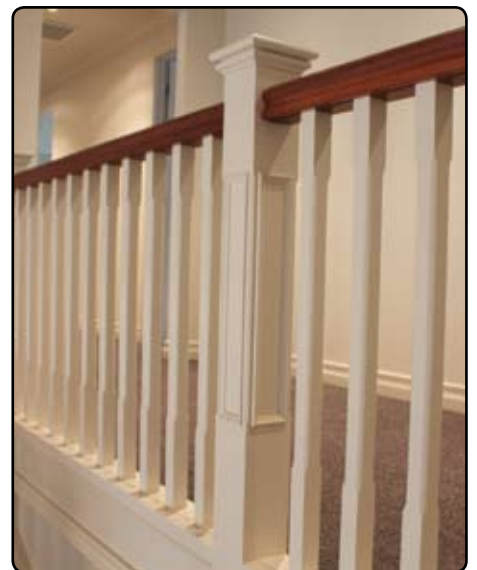

Hammersmith Woodturners Pty Ltd

8-16 Hocking Street Brompton South Australia 5007

P.O Box 27 Hindmarsh South Australia 5007

Phone: [08] 8346 8211 **Fax:** [08] 8346 0135

Email: sales@hammersmith.com.au **Website:** hammersmith.com.au

A.C.N 007 670 528 | A.B.N 14 007 670 528

HAMMERSMITH

Current as of May 2011