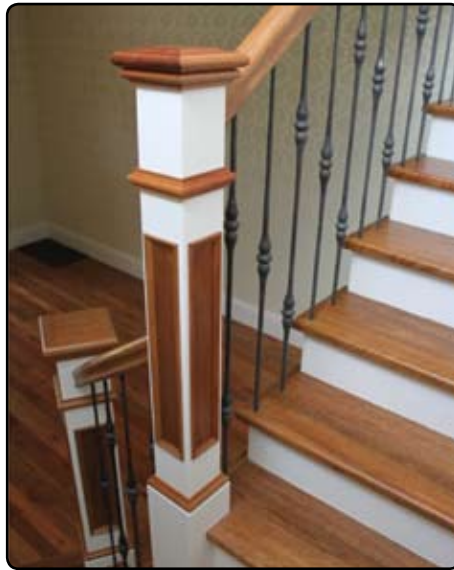

Hammersmith Woodturners Pty Ltd

8-16 Hocking Street Brompton South Australia 5007

P.O Box 27 Hindmarsh South Australia 5007

Phone: [08] 8346 8211 **Fax:** [08] 8346 0135

Email: sales@hammersmith.com.au **Website:** hammersmith.com.au

A.C.N 007 670 528 | A.B.N 14 007 670 528

HAMMERSMITH

Current as of May 2011